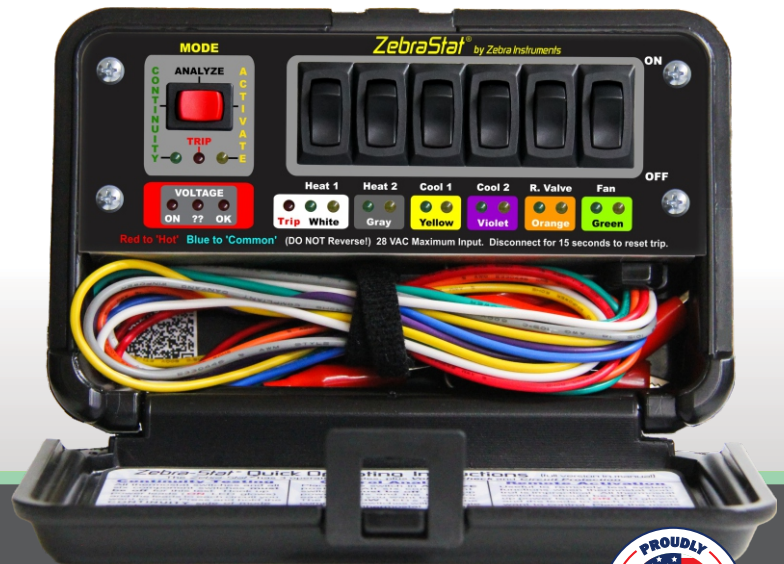

**QUICKLY  
DIAGNOSE**

Low-Voltage  
Control Problems  
**Thermostats**

**System Wiring**

**Control Boards**

**Associate Components**

**DURABLE**

Housed In A Latched  
Rugged Case

**VERSATILE**

Troubleshoot Any System &  
Act As A Remote Control

**EASY TO USE**

Simple Switches & Bright  
LED's

**SAVE CALLBACKS**

Diagnose the problem correctly  
the first time and every time!

**SAVE STEPS**

Acts as a remote control allowing  
techs to control system from roof  
or attic.

**SAVE TIME & MONEY**

Diagnose electronic control boards,  
voltage and continuity problems.

“We perform service in malls, office buildings, and shopping centers... using the ZebraStat as a remote control can save me a half-mile walk when testing and troubleshooting. Excellent Product!”  
-Customer Review/

## ZebraStat Control Panel

- 1 Three operating modes to choose from.
- 2 Six switches individually control specific parts of the system, such as blower or reversing valve.
- 3 13 LED's that report continuity or power on the six test circuits, and indicates if the system has tripped.
- 4 Continuously monitors the system's control voltage levels.