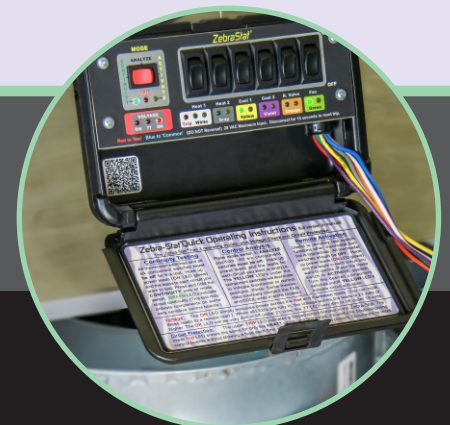

Learn More

Find product info, instructions, and more online at ZebraStat.com (or by following the QR Code).